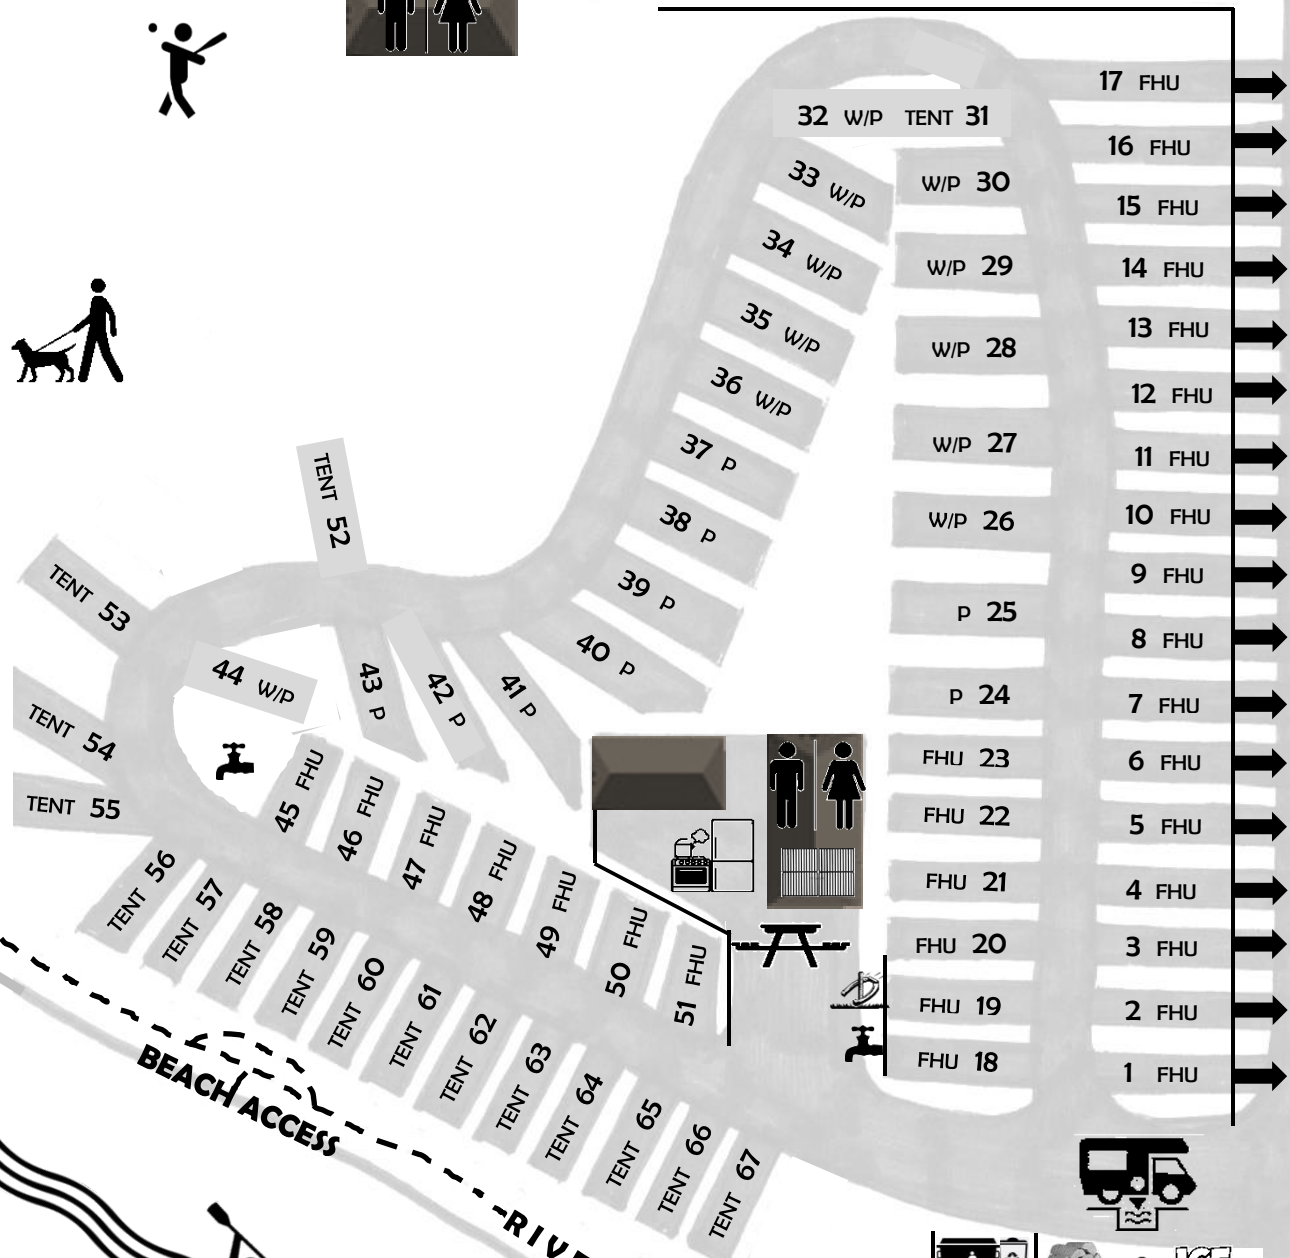

↑
ARENA

LION'S GAZEBO

KILDONAN AVE

KILDONAN AVE

BEACH ACCESS

RIVERWALK

SHUSWAP RIVER

ICE

OFFICE

PUBLIC AREA

Riverside
 RV PARK AND CAMPGROUND